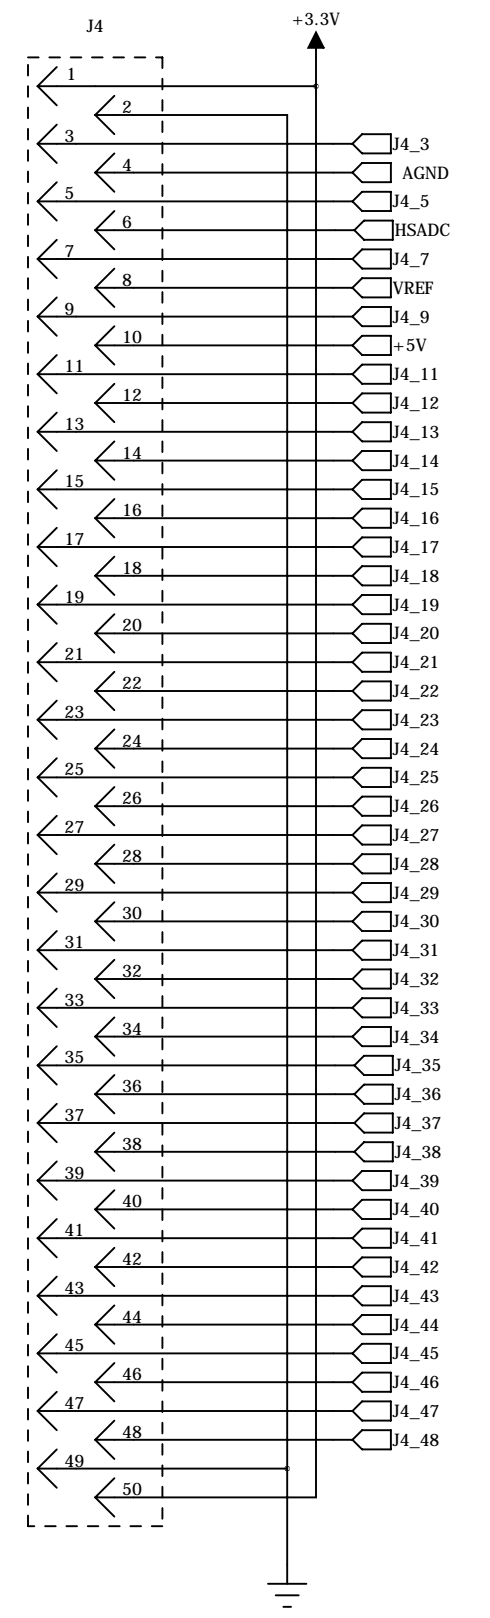

TITLE	W65Cx65MMC	Rev. B	SIZE	B
THE WESTERN DESIGN CENTER	DATE	January 24, 2019	SHEET	1 OF 2
2166 E. BROWN RD.	SHEET DESCRIPTION		FPGA	
MESA, AZ 85213	www.westerndesigncenter.com			

TITLE	W65Cx65MMC	Rev. B	SIZE B
THE WESTERN DESIGN CENTER 2166 E. BROWN RD. MESA, AZ 85213 www.westermdesigncenter.com	DATE January 24, 2019	SHEET 2 OF 2	
SHEET DESCRIPTION CONNECTORS			