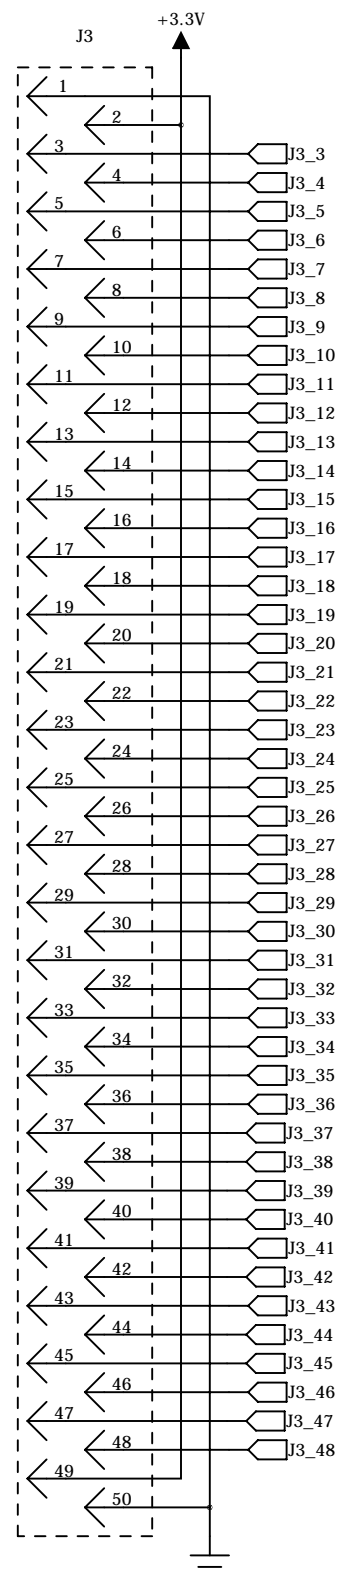

TITLE	W65Cx65MMC	Rev. B	SIZE	B
THE WESTERN DESIGN CENTER	DATE	January 24, 2019	SHEET	1 OF 2
2166 E. BROWN RD.	SHEET DESCRIPTION		FPGA	
MESA, AZ 85213	www.westerndesigncenter.com			

TITLE	W65Cx65MMC	Rev. B	SIZE B
THE WESTERN DESIGN CENTER 2166 E. BROWN RD. MESA, AZ 85213 www.westermdesigncenter.com	DATE January 24, 2019	SHEET 2 OF 2	
SHEET DESCRIPTION CONNECTORS			