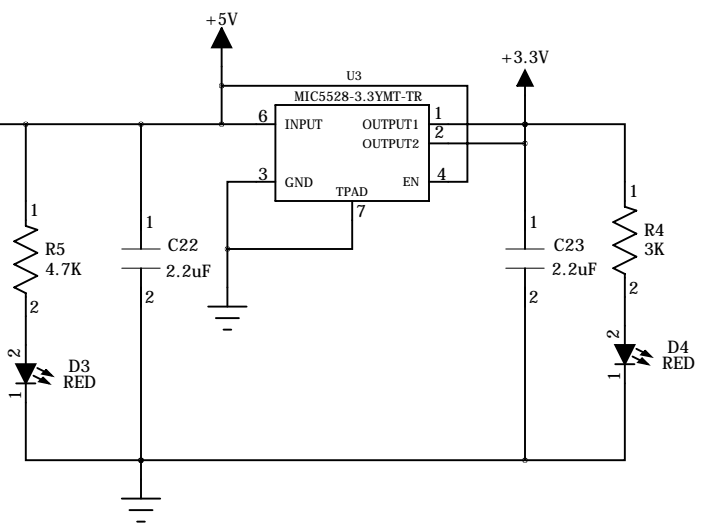

TITLE	W65Cx65MMC	Rev. B	SIZE	B
THE WESTERN DESIGN CENTER	DATE	January 24, 2019	SHEET	1 OF 2
2166 E. BROWN RD.	SHEET DESCRIPTION		FPGA	
MESA, AZ 85213	www.westerndesigncenter.com			

TITLE	W65Cx65MMC	Rev. B	SIZE B
THE WESTERN DESIGN CENTER 2166 E. BROWN RD. MESA, AZ 85213 www.westermdesigncenter.com	DATE January 24, 2019	SHEET 2 OF 2	
SHEET DESCRIPTION CONNECTORS			