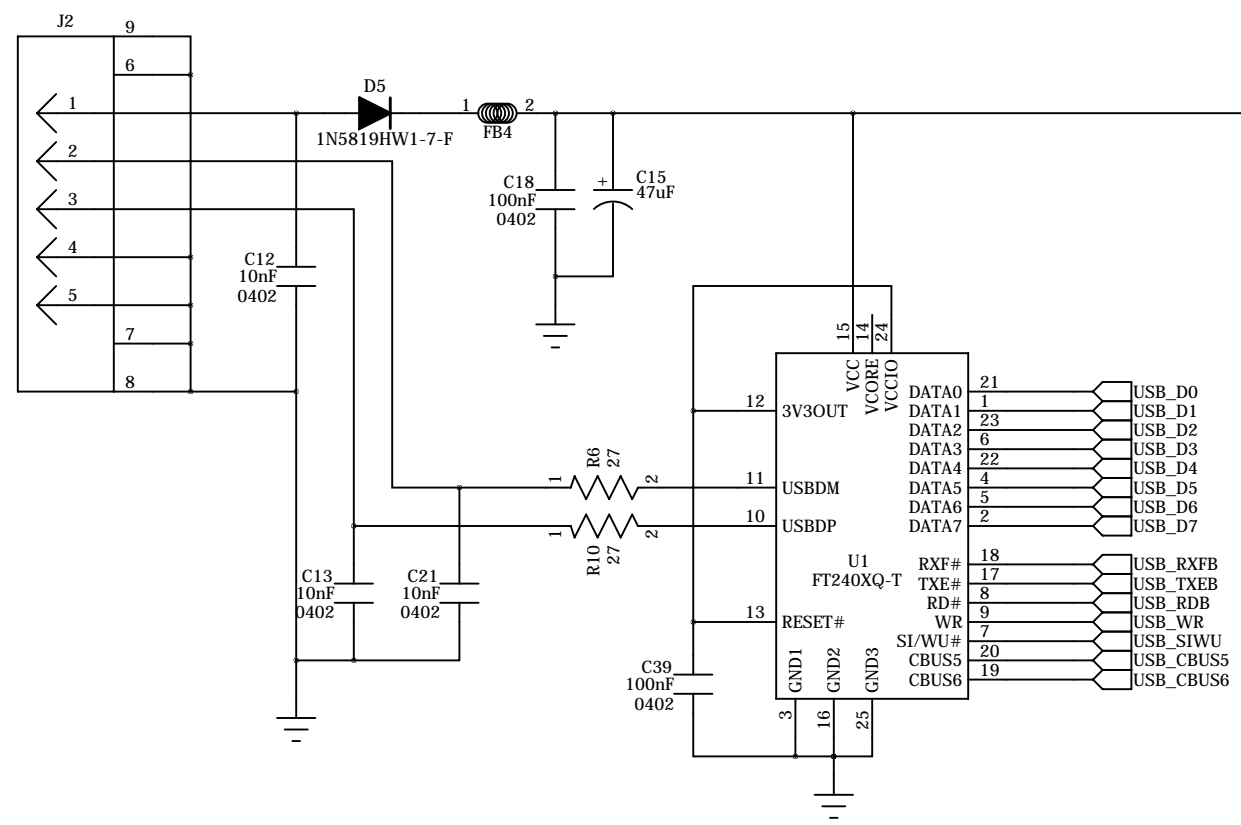

TITLE	W65Cx65MMC	Rev. B	SIZE	B
THE WESTERN DESIGN CENTER	DATE	January 24, 2019	SHEET	1 OF 2
2166 E. BROWN RD.	SHEET DESCRIPTION		FPGA	
MESA, AZ 85213	www.westerndesigncenter.com			

TITLE	W65Cx65MMC	Rev. B	SIZE B
THE WESTERN DESIGN CENTER 2166 E. BROWN RD. MESA, AZ 85213 www.westermdesigncenter.com	DATE January 24, 2019	SHEET 2 OF 2	
SHEET DESCRIPTION CONNECTORS			