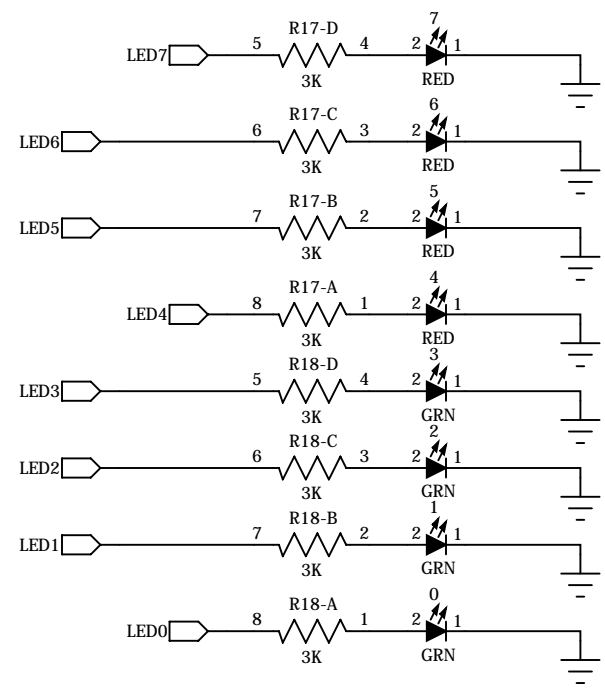

TITLE	W65Cx65MMC	Rev. B	SIZE	B
THE WESTERN DESIGN CENTER	DATE	January 24, 2019	SHEET	1 OF 2
2166 E. BROWN RD.	SHEET DESCRIPTION		FPGA	
MESA, AZ 85213	www.westerndesigncenter.com			

TITLE	W65Cx65MMC	Rev. B	SIZE B
THE WESTERN DESIGN CENTER 2166 E. BROWN RD. MESA, AZ 85213 www.westermdesigncenter.com	DATE January 24, 2019	SHEET 2 OF 2	
SHEET DESCRIPTION CONNECTORS			