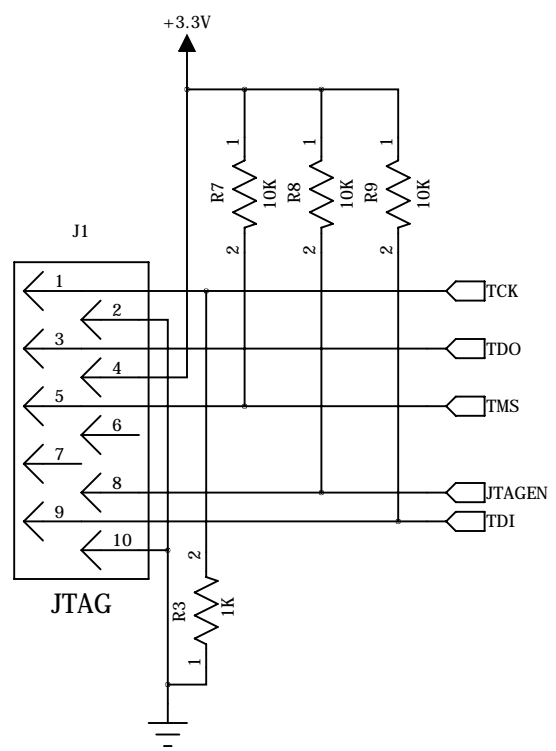

TITLE	W65Cx65MMC	Rev. B	SIZE	B
THE WESTERN DESIGN CENTER	DATE	January 24, 2019	SHEET	1 OF 2
2166 E. BROWN RD.	SHEET DESCRIPTION		FPGA	
MESA, AZ 85213	www.westerndesigncenter.com			

TITLE	W65Cx65MMC	Rev. B	SIZE B
THE WESTERN DESIGN CENTER 2166 E. BROWN RD. MESA, AZ 85213 www.westermdesigncenter.com	DATE January 24, 2019	SHEET 2 OF 2	
SHEET DESCRIPTION CONNECTORS			