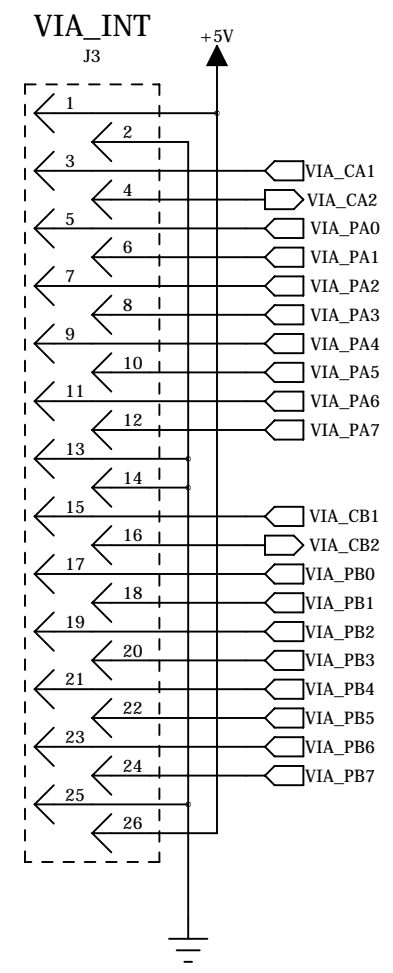

TITLE		W65C816SXB		Rev. B	SIZE
					B
THE WESTERN DESIGN CENTER		DATE	June 5, 2014	SHEET 1 OF 3	
2166 E. BROWN RD.					
MESA, AZ 85213		SHEET DESCRIPTION		65xx	
www.westerndesigncenter.com					

TITLE		W65C816SXB		Rev. B	SIZE B
THE WESTERN DESIGN CENTER		DATE		June 5, 2014	
2166 E. BROWN RD.		SHEET DESCRIPTION		MEMORY	
MESA, AZ 85213		SHEET		2 OF 3	
www.westerndesigncenter.com					

TITLE		W65C816SXB		Rev. B	SIZE
					B
THE WESTERN DESIGN CENTER		DATE	June 5, 2014	SHEET	
2166 E. BROWN RD.				3 OF 3	
MESA, AZ 85213		SHEET DESCRIPTION		CONNECTORS	
www.westerndesigncenter.com					