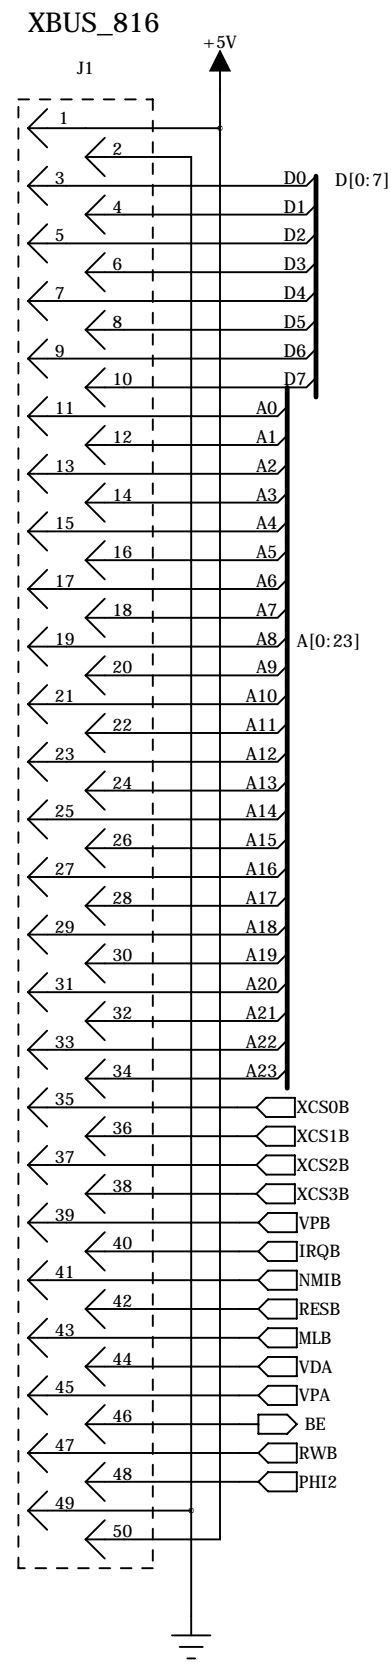

TITLE		W65C816SXB		Rev. B	SIZE
					B
THE WESTERN DESIGN CENTER		DATE	June 5, 2014	SHEET 1 OF 3	
2166 E. BROWN RD.					
MESA, AZ 85213		SHEET DESCRIPTION		65xx	
www.westerndesigncenter.com					

TITLE		W65C816SXB		Rev. B	SIZE B
THE WESTERN DESIGN CENTER		DATE		June 5, 2014	
2166 E. BROWN RD.		SHEET DESCRIPTION		MEMORY	
MESA, AZ 85213		SHEET		2 OF 3	
www.westerndesigncenter.com					

TITLE		W65C816SXB		Rev. B	SIZE
					B
THE WESTERN DESIGN CENTER		DATE	June 5, 2014	SHEET	
2166 E. BROWN RD.				3 OF 3	
MESA, AZ 85213		SHEET DESCRIPTION		CONNECTORS	
www.westerndesigncenter.com					