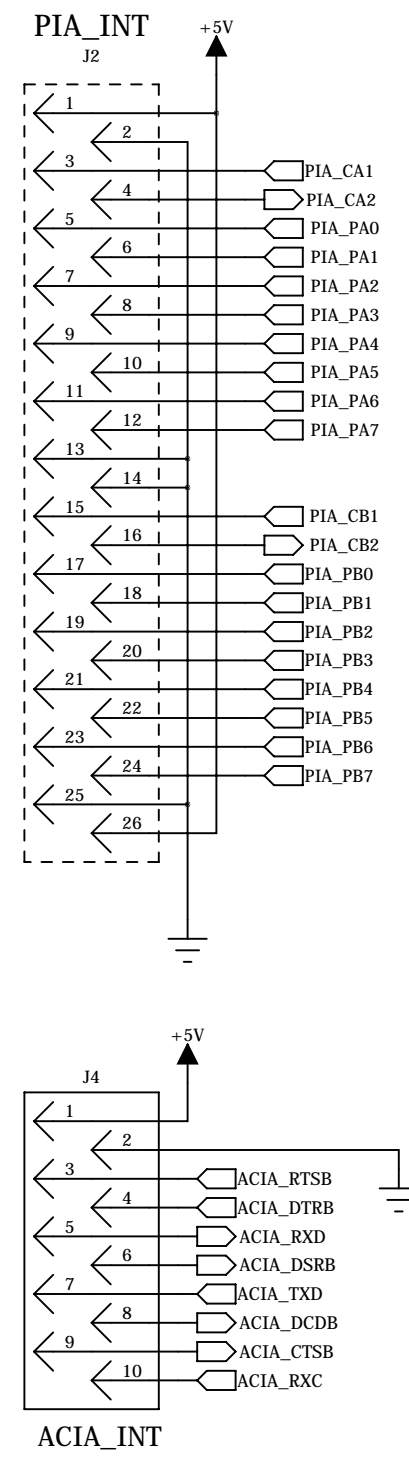

TITLE		W65C816SXB		Rev. B	SIZE
					B
THE WESTERN DESIGN CENTER		DATE	June 5, 2014	SHEET 1 OF 3	
2166 E. BROWN RD.					
MESA, AZ 85213		SHEET DESCRIPTION		65xx	
www.westerndesigncenter.com					

TITLE		W65C816SXB		Rev. B	SIZE B
THE WESTERN DESIGN CENTER		DATE		June 5, 2014	
2166 E. BROWN RD.		SHEET DESCRIPTION		MEMORY	
MESA, AZ 85213		SHEET		2 OF 3	
www.westerndesigncenter.com					

TITLE		W65C816SXB		Rev. B	SIZE
					B
THE WESTERN DESIGN CENTER		DATE	June 5, 2014	SHEET	
2166 E. BROWN RD.				3 OF 3	
MESA, AZ 85213		SHEET DESCRIPTION		CONNECTORS	
www.westerndesigncenter.com					