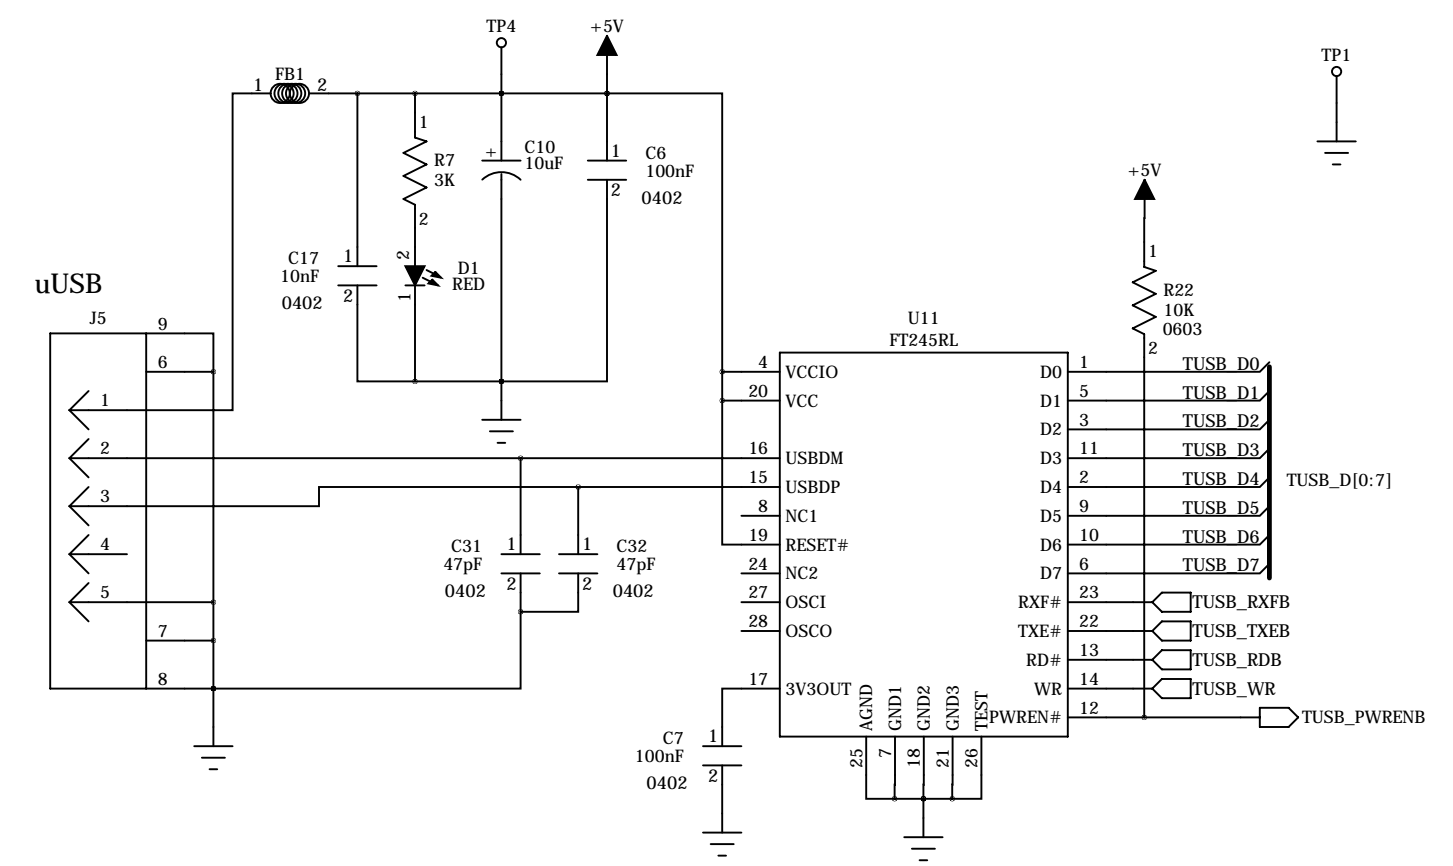

TITLE		W65C816SXB		Rev. B	SIZE
					B
THE WESTERN DESIGN CENTER		DATE	June 5, 2014	SHEET 1 OF 3	
2166 E. BROWN RD.					
MESA, AZ 85213		SHEET DESCRIPTION		65xx	
www.westerndesigncenter.com					

TITLE		W65C816SXB		Rev. B	SIZE B
THE WESTERN DESIGN CENTER		DATE		June 5, 2014	
2166 E. BROWN RD.		SHEET DESCRIPTION		MEMORY	
MESA, AZ 85213		SHEET		2 OF 3	
www.westerndesigncenter.com					

TITLE		W65C816SXB		Rev. B	SIZE
					B
THE WESTERN DESIGN CENTER		DATE	June 5, 2014	SHEET	
2166 E. BROWN RD.				3 OF 3	
MESA, AZ 85213		SHEET DESCRIPTION		CONNECTORS	
www.westerndesigncenter.com					