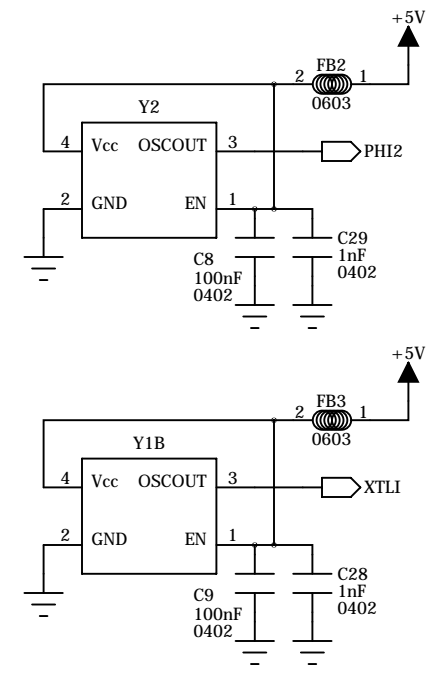

TITLE		W65C816SXB		Rev. B	SIZE
					B
THE WESTERN DESIGN CENTER		DATE	June 5, 2014	SHEET 1 OF 3	
2166 E. BROWN RD.					
MESA, AZ 85213		SHEET DESCRIPTION		65xx	
www.westerndesigncenter.com					

TITLE		W65C816SXB		Rev. B	SIZE B
THE WESTERN DESIGN CENTER		DATE		June 5, 2014	
2166 E. BROWN RD.		SHEET DESCRIPTION		MEMORY	
MESA, AZ 85213		SHEET		2 OF 3	
www.westerndesigncenter.com					

TITLE		W65C816SXB		Rev. B	SIZE
					B
THE WESTERN DESIGN CENTER		DATE	June 5, 2014	SHEET	
2166 E. BROWN RD.				3 OF 3	
MESA, AZ 85213		SHEET DESCRIPTION		CONNECTORS	
www.westerndesigncenter.com					