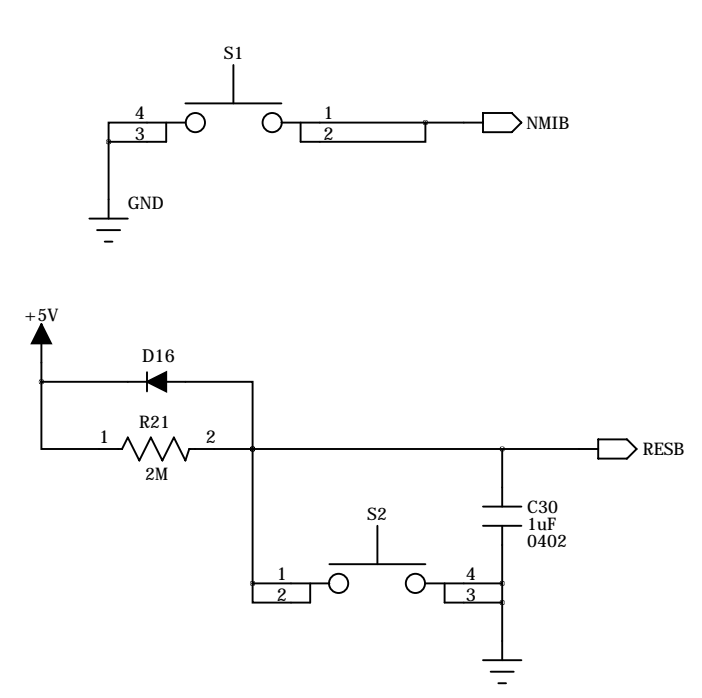

TITLE		W65C816SXB		Rev. B	SIZE
					B
THE WESTERN DESIGN CENTER		DATE	June 5, 2014	SHEET 1 OF 3	
2166 E. BROWN RD.					
MESA, AZ 85213		SHEET DESCRIPTION		65xx	
www.westerndesigncenter.com					

TITLE		W65C816SXB		Rev. B	SIZE B
THE WESTERN DESIGN CENTER		DATE		June 5, 2014	
2166 E. BROWN RD.		SHEET DESCRIPTION		MEMORY	
MESA, AZ 85213		SHEET		2 OF 3	
www.westerndesigncenter.com					

TITLE		W65C816SXB		Rev. B	SIZE
					B
THE WESTERN DESIGN CENTER		DATE	June 5, 2014	SHEET	
2166 E. BROWN RD.				3 OF 3	
MESA, AZ 85213		SHEET DESCRIPTION		CONNECTORS	
www.westerndesigncenter.com					