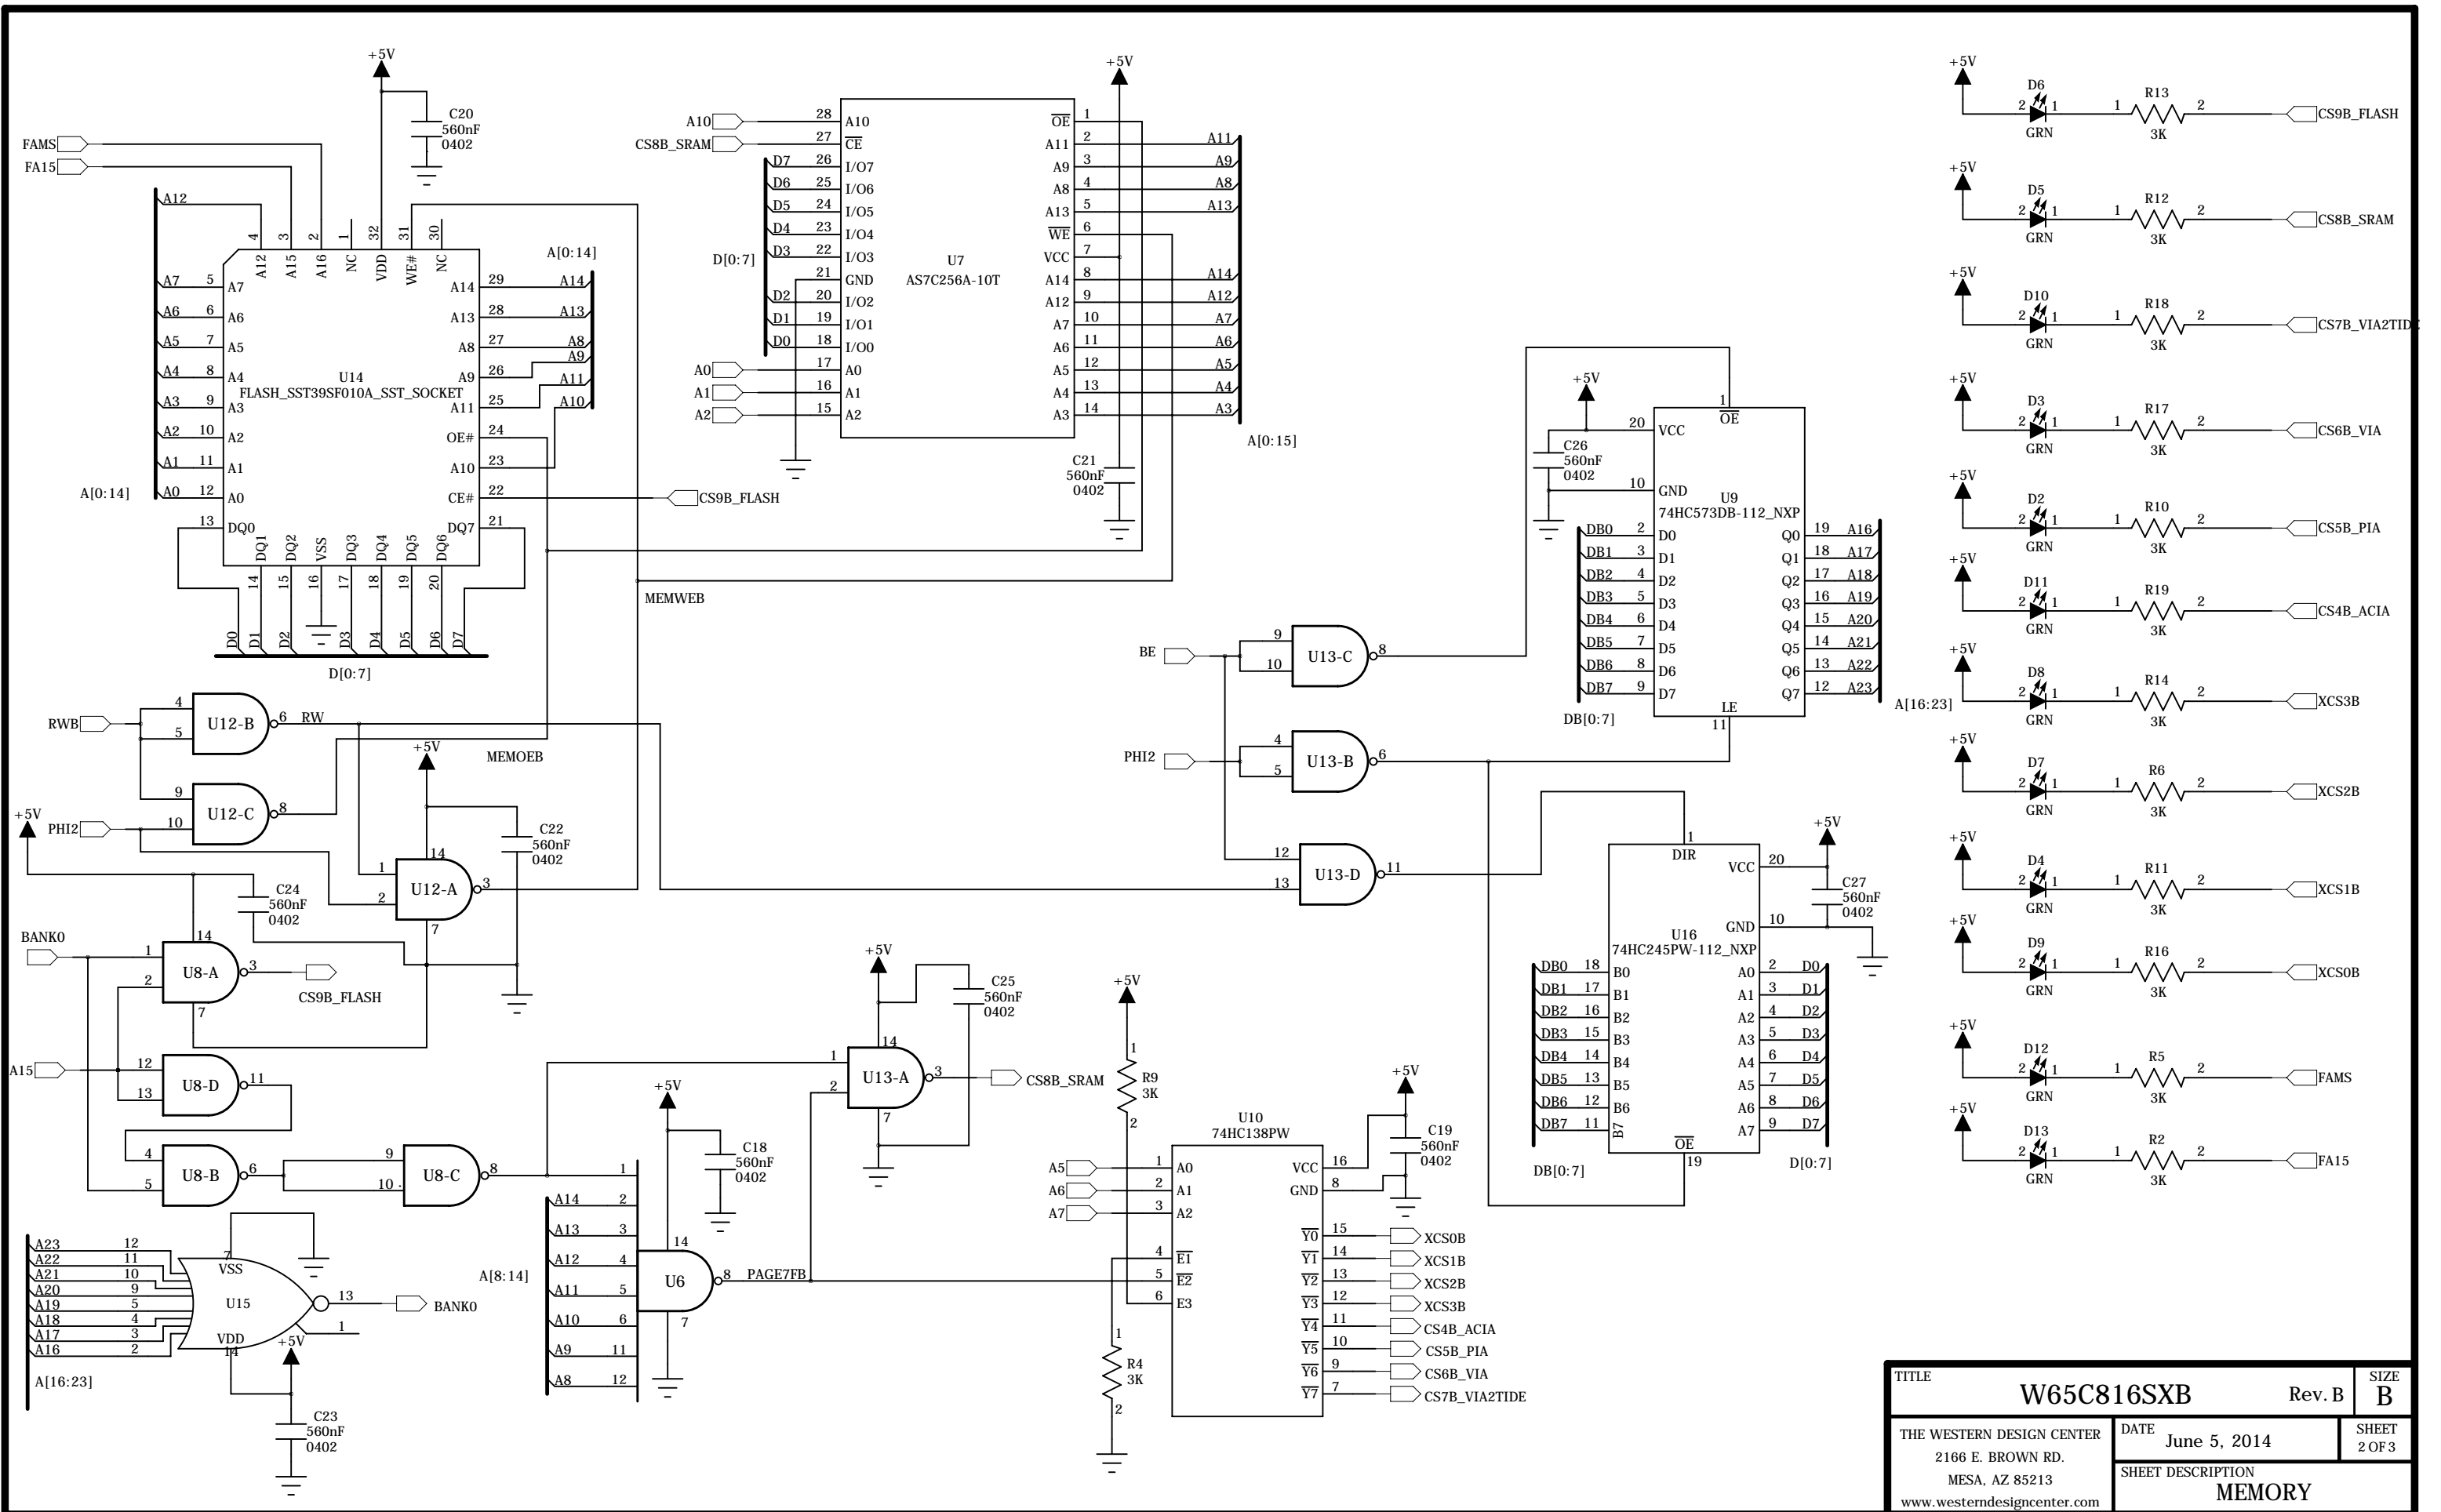

TITLE		W65C816SXB		Rev. B	SIZE
					B
THE WESTERN DESIGN CENTER		DATE	June 5, 2014	SHEET 1 OF 3	
2166 E. BROWN RD.					
MESA, AZ 85213		SHEET DESCRIPTION		65xx	
www.westerndesigncenter.com					

TITLE		W65C816SXB		Rev. B	SIZE B
THE WESTERN DESIGN CENTER		DATE		June 5, 2014	
2166 E. BROWN RD.		SHEET DESCRIPTION		MEMORY	
MESA, AZ 85213		SHEET		2 OF 3	
www.westerndesigncenter.com					

TITLE		W65C816SXB		Rev. B	SIZE
					B
THE WESTERN DESIGN CENTER		DATE	June 5, 2014	SHEET	
2166 E. BROWN RD.				3 OF 3	
MESA, AZ 85213		SHEET DESCRIPTION		CONNECTORS	
www.westerndesigncenter.com					